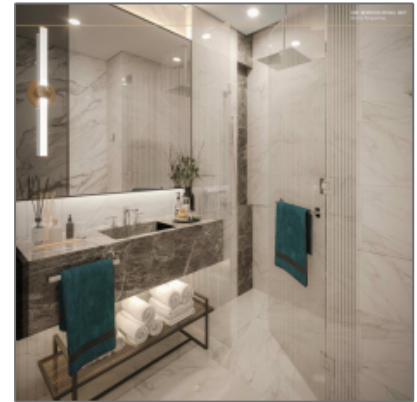

RLC Residences Le Pont 1 Bedroom

46 m² - CITY OF PASIG, NATIONAL CAPITAL
REGION (NCR)

Basic Details

Property Type: **Condominium**

Listing Type: **Pre-Selling**

Tower: **1**

Price: **₱16,818,026**

10% Spot Down
Payment: **₱1,403,299**