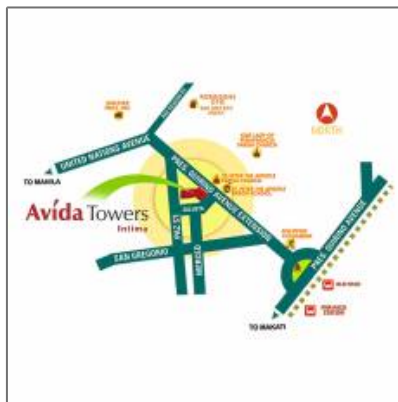

# Avida Towers Intima Two Bedroom

23.43 Sqft - Avida Towers Intima NATIONAL  
CAPITAL REGION (NCR)